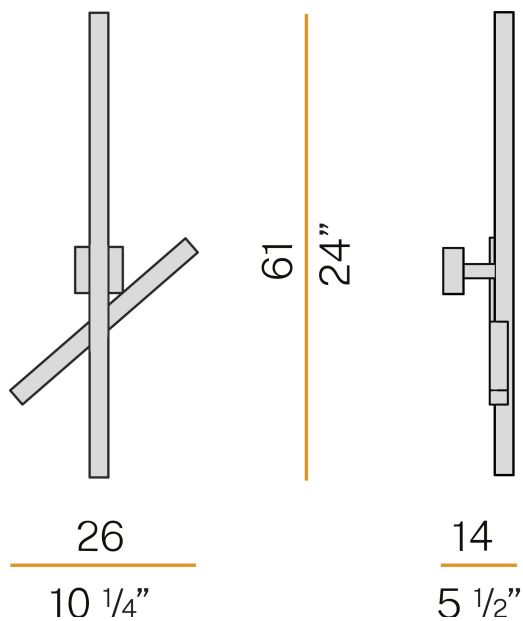

PANZERI

Carmen

220-240V AC ON-OFF
A06402.000.0401

● black

Data sheet

CODE	A06402.000.0401
SYSTEM POWER CONSUMPTION	13W
EFFICACY	78.85lm/W
LIGHT SOURCE	LED
LIGHT SOURCE LIFETIME	L80 (B20) 80.000h
COLOUR TEMPERATURE	3000K Ra>90
LIGHT DISTRIBUTION	diffused
POWER SUPPLY	220-240V AC
FREQUENCY	50/60Hz
ELECTRICAL CONFIGURATION	ON-OFF
DRIVER	integrated included
NOMINAL LUMINOUS FLUX	1425lm
LUMEN OUTPUT	1025lm
EFFICIENCY	71.9%
WEIGHT	1.79 Kg
PROTECTION DEGREE	IP20
COLOUR TOLLERANCES	SDCM 3
GLOW WIRE TEST PERFORMANCE	850°
PACKING DIMENSIONS	21,0 x 62,0 x 32,0 cm

Technical drawing

Polar diagram